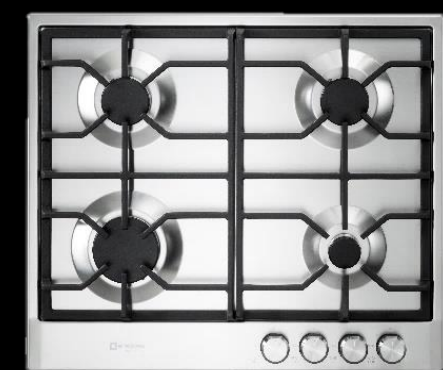

verona BUILT-IN COLLECTION

WALL OVENS

Verona Wall Ovens offer sleek designer features, superior cooking technology and a sharp price point to ensure that these are no ordinary kitchen appliances.

30" GAS OVEN

Verona's exclusive gas built-in oven offers full-size pro-style performance with upgraded features and cavity size.

30" SELF-CLEANING OVEN

This unique sized built-in features a large capacity oven equipped with European convection and an easy-to-use self-clean mode.

COOKTOP COLLECTION DESIGNER SERIES

The exquisite collection of Designer Series Gas Cooktops are designed and assembled in Italy to add both function and beauty to the kitchen.

Installing at a minimal under counter depth, Verona cooktops offers huge design versatility. Each gas-powered model features high efficiency brass burners and continuous cast iron grates that allow for optimal heat transfer and distribution for ideal cooking results.

24"

SCAN HERE FOR ADDITIONAL DETAILS ABOUT VERONA APPLIANCES