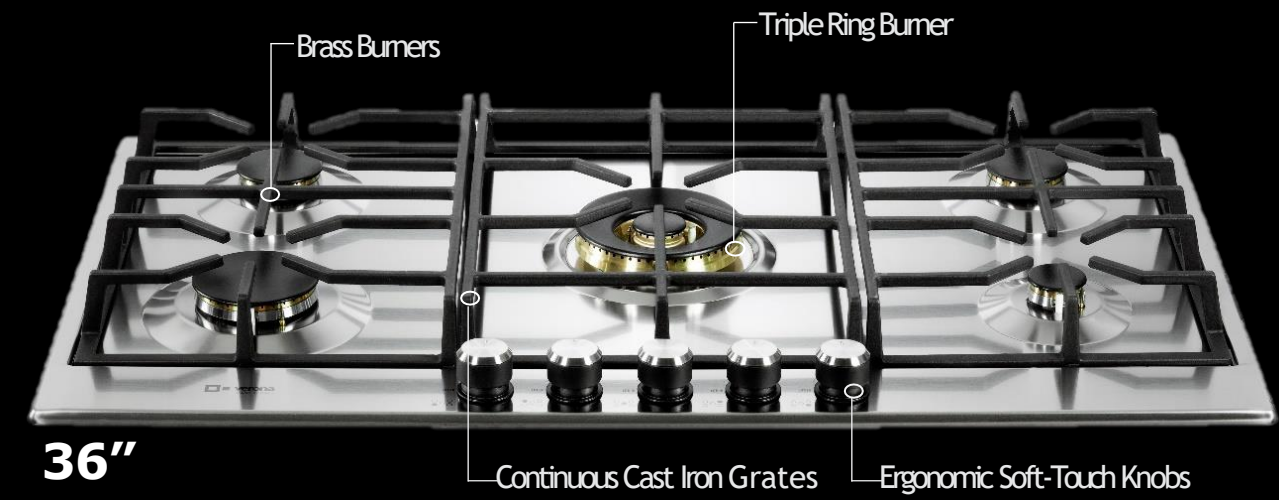

### 30" GAS OVEN

Verona's exclusive gas built-in oven offers full-size pro-style performance with upgraded features and cavity size.

30" GAS WALL OVEN

30" GAS FEATURES

### 30" SELF-CLEANING OVEN

This unique sized built-in features a large capacity oven equipped with European convection and an easy-to-use self-clean mode.

30" ELECTRIC WALL OVEN

## COOKTOP COLLECTION DESIGNER SERIES

The exquisite collection of Designer Series Gas Cooktops are designed and assembled in Italy to add both function and beauty to the kitchen.

Installing at a minimal under counter depth, Verona cooktops offers huge design versatility. Each gas-powered model features high efficiency brass burners and continuous cast iron grates that allow for optimal heat transfer and distribution for ideal cooking results.

36"

30"

24"

12"

SCAN HERE FOR ADDITIONAL DETAILS ABOUT VERONA APPLIANCES