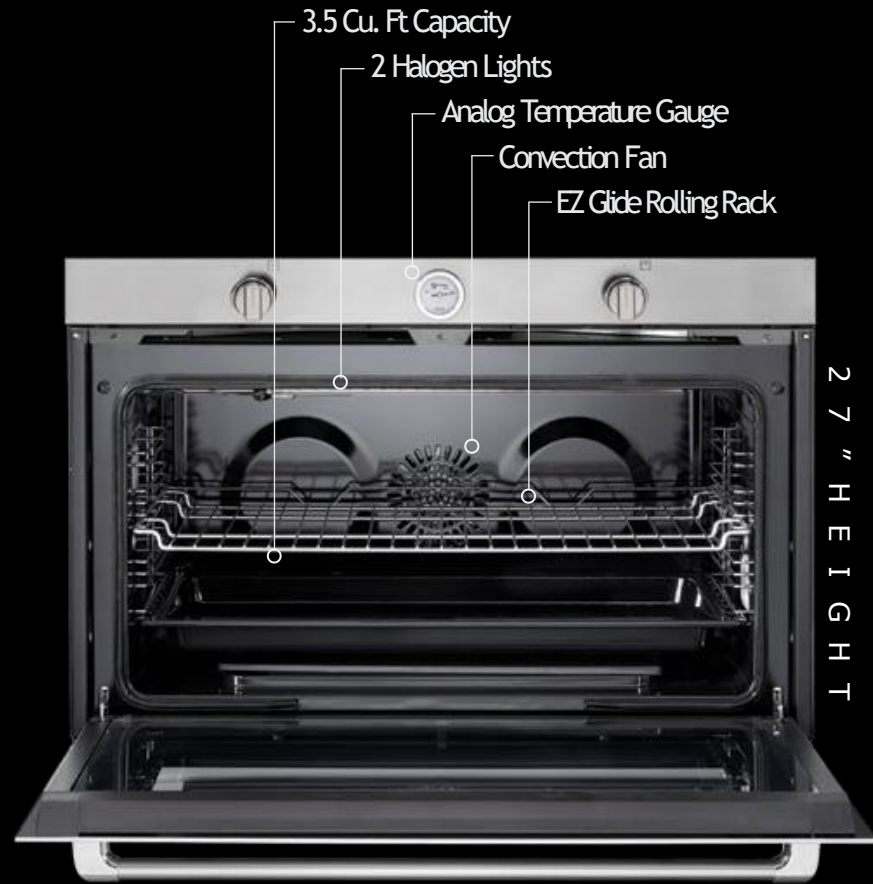

### 30" GAS OVEN

Verona's exclusive gas built-in oven offers full-size pro-style performance with upgraded features and cavity size.

30" GAS WALL OVEN

30" GAS FEATURES

### 30" SELF-CLEANING OVEN

This unique sized built-in features a large capacity oven equipped with European convection and an easy-to-use self-clean mode.

30" ELECTRIC WALL OVEN

## COOKTOP COLLECTION DESIGNER SERIES

The exquisite collection of Designer Series Gas Cooktops are designed and assembled in Italy to add both function and beauty to the kitchen.

Installing at a minimal under counter depth, Verona cooktops offers huge design versatility. Each gas-powered model features high efficiency brass burners and continuous cast iron grates that allow for optimal heat transfer and distribution for ideal cooking results.