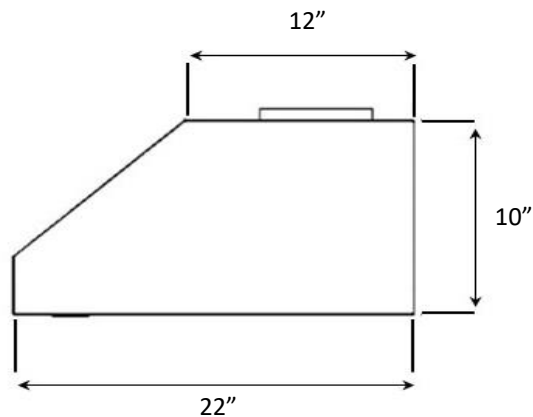

Specifications		
General Features	Model Number	VEHOOD3610
	Size	36"
	Type	Low Profile
	Color	Stainless Steel
	Mounting Type	Under Cabinet Mounted
	Control Panel	Stainless Steel Push Button Control
	Fan Speeds	3
	Lights	2 LED
	Number of Filters	3
	Max CFM	600
	Venting	Top Vented
	Duct Size	6 1/2" or 8 1/4"
	Power Requirements	120 Volt 60Hz. 15 Amp
Dimensions	Width (in)	36"
	Height	10"
	Depth (in)	22"
	Weight	42 lbs.

Cabinet opening for exhaust should be:

- 6 1/2" diameter if using collar ONLY
- 8 1/4" diameter if using collar + 6" – 7" transition

GENERAL FEATURES

- Stainless-steel construction – 430 grade
- Welded seams
- Hand-finished edges
- Heavy-duty 600 CFM blower
- 3 Speed Settings
- Stainless-steel push button control
- Aluminum Mesh, anti-grease filters- dishwasher safe
- Time delay shut-off