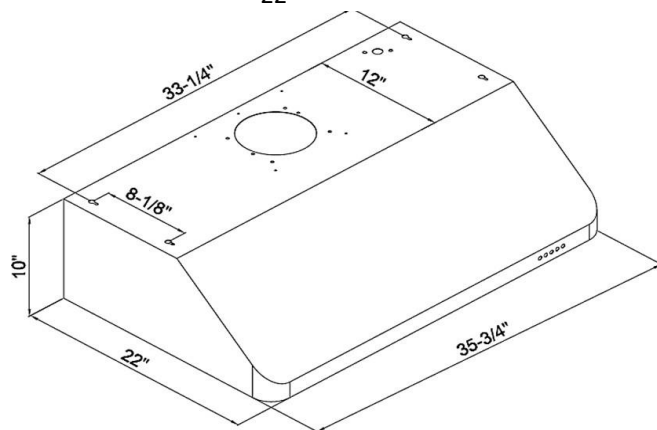

Specifications		
General Features	Model Number	VEHOOD3610
	Size	36"
	Type	Low Profile
	Color	Stainless Steel
	Mounting Type	Under Cabinet Mounted
	Control Panel	Stainless Steel Push Button Control
	Fan Speeds	3
	Lights	2 LED
	Number of Filters	3
	Max CFM	600
	Venting	Top Vented
	Duct Size	6 1/2" or 8 1/4"
	Power Requirements	120 Volt 60Hz. 15 Amp
Dimensions	Width (in)	36"
	Height	10"
	Depth (in)	22"
	Weight	42 lbs.

Cabinet opening for exhaust should be:

- 6 1/2" diameter if using collar ONLY
- 8 1/4" diameter if using collar + 6" – 7" transition

GENERAL FEATURES

- Stainless-steel construction – 430 grade
- Welded seams
- Hand-finished edges
- Heavy-duty 600 CFM blower
- 3 Speed Settings
- Stainless-steel push button control
- Aluminum Mesh, anti-grease filters- dishwasher safe
- Time delay shut-off