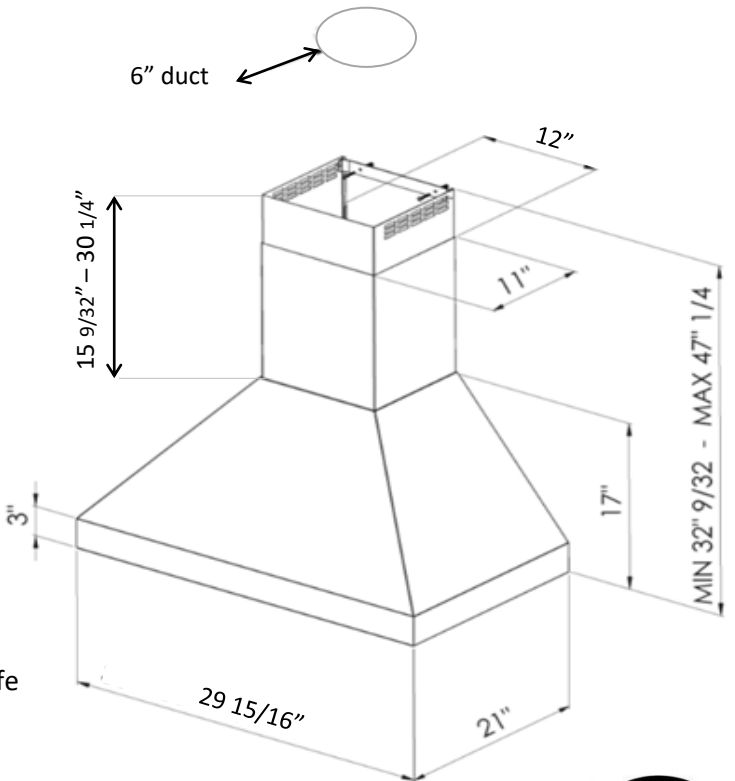

**Designer Series**  
**30" Chimney Range Hood**  
Made in Italy

Specifications		
<b>Model Number</b>	<b>VECHW30GSS</b>	
Size	30"	
Type	Chimney Hood	
Color	Stainless Steel	
Mounting Type	Wall Mounted	
Control Panel	Backlit Control w/ Stainless Steel Buttons	
Fan Speeds	4	
Lights	2 LED	
Max CFM	600	
Noise Level – Sones (dB)	3 (45 dB) – 28 (76 dB)	
Venting	Top Vented	
Duct Size	6" (150 mm)	
Power Requirements	120 Volt 60Hz. 15 Amp	
Dimensions	Width (in)	29 15/16"
	Height	32 9/32" – 47 1/4"
	Depth (in)	21 "
	Weight	46 lbs.

**GENERAL FEATURES**

- Stainless-steel construction
- Welded seams
- Hand-finished edges
- Heavy-duty 600 CFM blower
- 4 Speed Settings
- Backlit push button control
- Stainless steel, anti-grease, baffle filters - dishwasher safe
- Magnetic grease collector
- Time delay shut-off
- Light indicator for grease filter maintenance
- Light indicator for charcoal filter replacement (if applicable)
- Convertible Ventilation (external venting or filtered recirculation)
- Telescopic Chimney – up to 8' ceiling height
- Chimney Extension available for up to 12' ceiling height